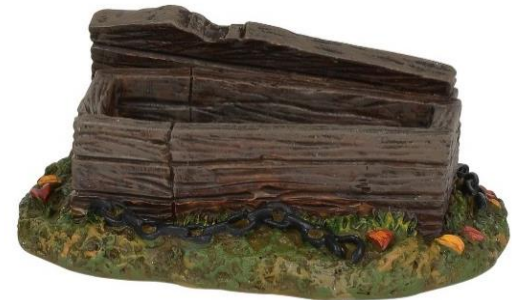

6001744
Not Quite Dead
Set of 2
$30.00