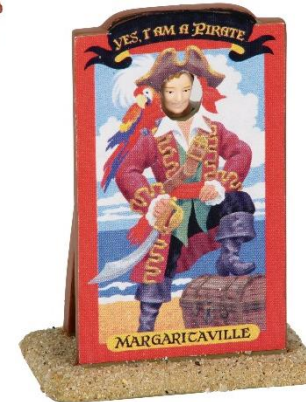

- Platinum Tier
- Hand Numbered Limited Edition, of 2018
- Animation!
Lit beacon rotates

6000608
West Haberdine
Lighthouse
\$135.00

6000610
In Before Dusk
\$37.50

6000607
Walton Green Church
\$90.00

6000609
A New Beginning
\$32.50

- 2018 Series Statement
- Valued priced
- Special Lighting
LED lit lanterns

6001759
New England Gate
\$45.00

Village

Animation

Volcano Erupts

6001209
Margaritaville Volcano Club
\$150.00

6001210
Argh I'm Your Pirate
Set of 2
\$30.00

6001757
Margaritaville Flip Flop Repair Shop
\$125.00

6001758
Flipped And Flopped
\$22.00

6001211
Yes, I Am A Pirate
\$40.00

*Designed to cover your
Bluetooth speaker.
(Speaker not included)

Village

A heartwarming Christmas Classic that can be enjoyed by the whole family. A humorous tale of a young boy named Ralphie with one thing on his Christmas list, a BB gun. Ralphie mounts a full-scale hint dropping Santa campaign, and in the process, endures a slew of childhood calamities from his little brother's snowsuit paralysis to the triple dog dare escapade.