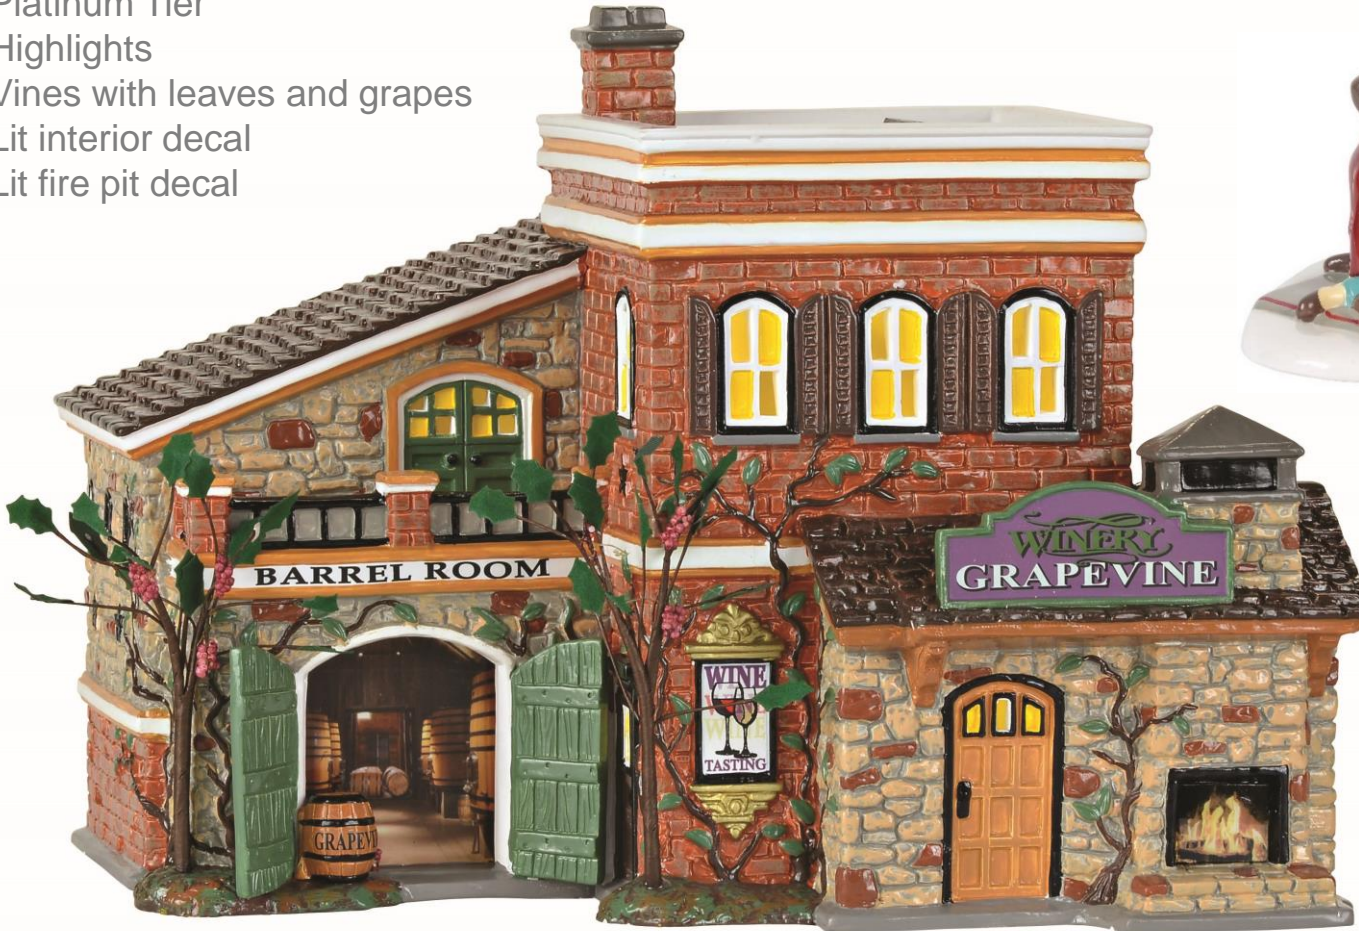

Sisal Tree

Single Display Snow Pack

6000617
Nutmeg Nook
\$64.00
Set of 4

Village

Silver Series
Set Includes:
The Fir Farm

Lit House includes Cord & Bulb
Tree Trimming Helper
Sisal Tree
Single Display Snow Pack

6000618
The Fir Farm
\$64.00
Set of 4

NORTH POLE SERIES™

2018

The Original
Snow Village[®]
DESIGNED IN AMERICA SINCE 1976

Welcome to The Original Snow Village. Built with the same traditions and values found in small towns across America – the shops and neighborhoods of Main Street, USA, continue to prosper and grow.

- Platinum Tier
- Highlights
- Vines with leaves and grapes
- Lit interior decal
- Lit fire pit decal

6000647
Great Wine,
Great Company
\$28.50

6000635
Grapevine Winery
\$140.00

- Platinum Tier
- Highlights
- Double decker wrap around porch
- Replicates historical mansion